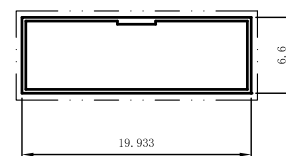

Code	SX-WM1455
Name	
Thickness	1.1mm
MASS	0.314kg/m

Code	SX-WM1456
Name	
Thickness	1.5mm
MASS	0.697kg/m

Code	SX-WM1457
Name	
Thickness	2.0mm
MASS	0.494kg/m

Code	SX-WM1458
Name	
Thickness	1.5mm
MASS	0.805kg/m

Code	SX-WM1459
Name	
Thickness	1.5mm
MASS	1.523kg/m

Code	SX-WM1472
Name	
Thickness	1.1mm
MASS	0.545kg/m

Code	SX-WM1473
Name	
Thickness	1.2mm
MASS	0.350kg/m

Code	SX-WM1474
Name	
Thickness	1.5mm
MASS	0.631kg/m

Code	SX-WM1475
Name	
Thickness	1.9mm
MASS	0.501kg/m

Code	SX-WM1476
Name	
Thickness	1.9mm
MASS	1.282kg/m

Code	SX-WM1477
Name	
Thickness	1.8mm
MASS	1.046kg/m

Code	SX-WM1479
Name	
Thickness	1.1mm
MASS	0.466kg/m

Code	SX-WM1480
Name	
Thickness	1.65mm
MASS	1.588kg/m

Code	SX-WM1481
Name	
Thickness	1.7mm
MASS	1.393kg/m

Code	SX-WM1482		Code	SX-WM1483	
Name			Name		
Thickness	1.1mm		Thickness	1.3mm	
MASS	0.617kg/m		MASS	0.185kg/m	
Code	SX-WM1484		Code	SX-WM	
Name			Name		
Thickness	1.3mm		Thickness	1.3mm	
MASS	1.941kg/m		MASS	0.717kg/m	
Code	SX-WM		Code	SX-WM	
Name			Name		
Thickness	1.3mm		Thickness	1.3mm	
MASS	0.717kg/m		MASS	0.717kg/m	
Code	SX-WM		Code	SX-WM	
Name			Name		
Thickness	1.3mm		Thickness	1.3mm	
MASS	0.717kg/m		MASS	0.717kg/m	
Code	SX-WM		Code	SX-WM	
Name			Name		
Thickness	1.3mm		Thickness	1.3mm	
MASS	0.717kg/m		MASS	0.717kg/m	
Code	SX-WM		Code	SX-WM	
Name			Name		
Thickness	1.3mm		Thickness	1.3mm	
MASS	0.717kg/m		MASS	0.717kg/m	
Code	SX-WM		Code	SX-WM	
Name			Name		
Thickness	1.3mm		Thickness	1.3mm	
MASS	0.717kg/m		MASS	0.717kg/m	
Code	SX-WM		Code	SX-WM	
Name			Name		
Thickness	1.3mm		Thickness	1.3mm	
MASS	0.717kg/m		MASS	0.717kg/m	