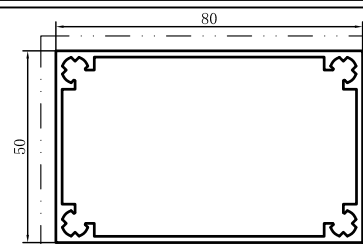

Code	SX-WM1475
Name	
Thickness	1.9mm
MASS	0.501kg/m

Code	SX-WM1476
Name	
Thickness	1.9mm
MASS	1.282kg/m

Code	SX-WM1477
Name	
Thickness	1.8mm
MASS	1.046kg/m

Code	SX-WM1479
Name	
Thickness	1.1mm
MASS	0.466kg/m

Code	SX-WM1480
Name	
Thickness	1.65mm
MASS	1.588kg/m

Code	SX-WM1481
Name	
Thickness	1.7mm
MASS	1.393kg/m

Code	SX-WM1482		Code	SX-WM1483	
Name			Name		
Thickness	1.1mm		Thickness	1.3mm	
MASS	0.617kg/m		MASS	0.185kg/m	
Code	SX-WM1484		Code	SX-WM	
Name			Name		
Thickness	1.3mm		Thickness	1.3mm	
MASS	1.941kg/m		MASS	0.717kg/m	
Code	SX-WM		Code	SX-WM	
Name			Name		
Thickness	1.3mm		Thickness	1.3mm	
MASS	0.717kg/m		MASS	0.717kg/m	
Code	SX-WM		Code	SX-WM	
Name			Name		
Thickness	1.3mm		Thickness	1.3mm	
MASS	0.717kg/m		MASS	0.717kg/m	
Code	SX-WM		Code	SX-WM	
Name			Name		
Thickness	1.3mm		Thickness	1.3mm	
MASS	0.717kg/m		MASS	0.717kg/m	
Code	SX-WM		Code	SX-WM	
Name			Name		
Thickness	1.3mm		Thickness	1.3mm	
MASS	0.717kg/m		MASS	0.717kg/m	
Code	SX-WM		Code	SX-WM	
Name			Name		
Thickness	1.3mm		Thickness	1.3mm	
MASS	0.717kg/m		MASS	0.717kg/m	
Code	SX-WM		Code	SX-WM	
Name			Name		
Thickness	1.3mm		Thickness	1.3mm	
MASS	0.717kg/m		MASS	0.717kg/m	